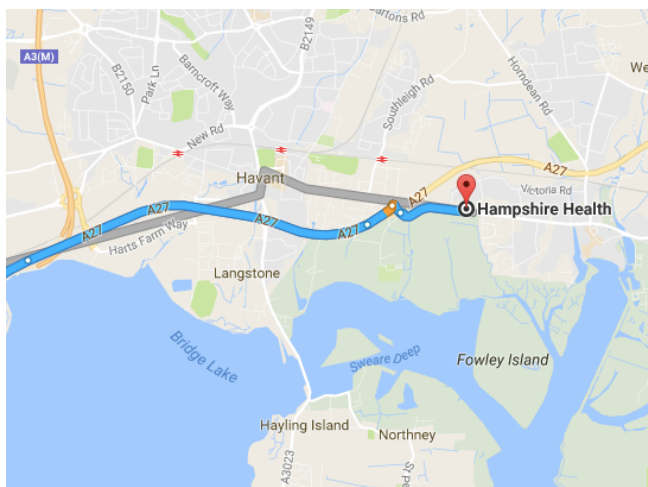

Directions to Hampshire Health – Emsworth

***Hampshire Health, 97 Havant Road, Emsworth,
PO10 7LF***

By Car: Coming from the M27 either west or eastbound approach the Havant bypass and take the A259 exit towards Emsworth. Follow the Havant Road towards Emsworth town centre. Continue for half a mile and Hampshire Health will be on the left hand side between the Daisy Chain Nursery and The Brookfield Hotel. Ample free parking is available at the front and back of the practice with the entrance to the rear.

By Rail: From Emsworth Railway station (*21 minute walk*)

Exit from Emsworth Railway station and head south on to North Street for 0.2 miles and then at the roundabout take the 1st exit onto Havant Road/A259 for 0.8 miles until you reach Hampshire Health on the right next door to The Brookfield Hotel.